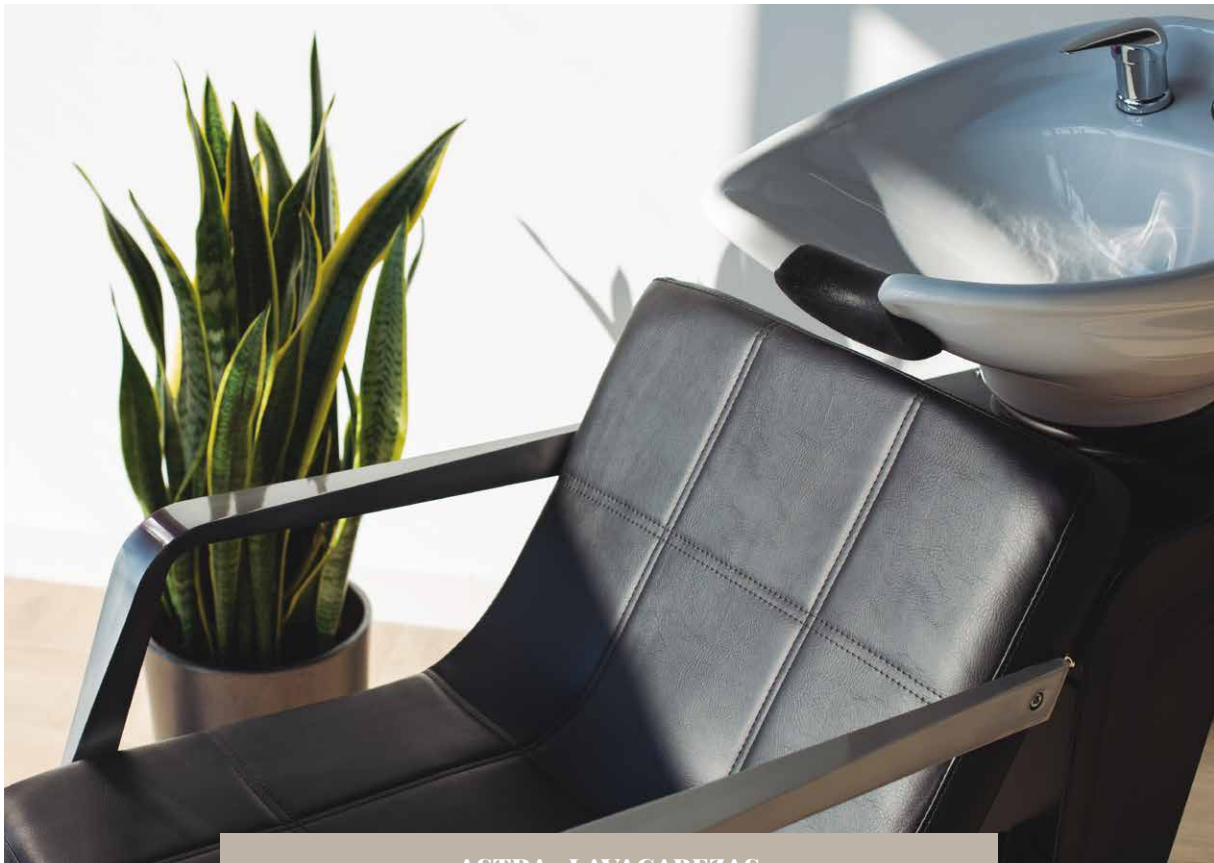

ASTRA · LAVACABEZAS