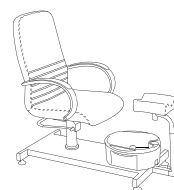

114 - 12 X 66 X 115 CM
HEIGHT · WIDTH · DEPTH

AZALEA BLANCO · BFMOB44704

P.V.P. ▶ 699,00€

TAPIZADO AZALEA · ITAMOB11130

P.V.P. ▶ 115,28€